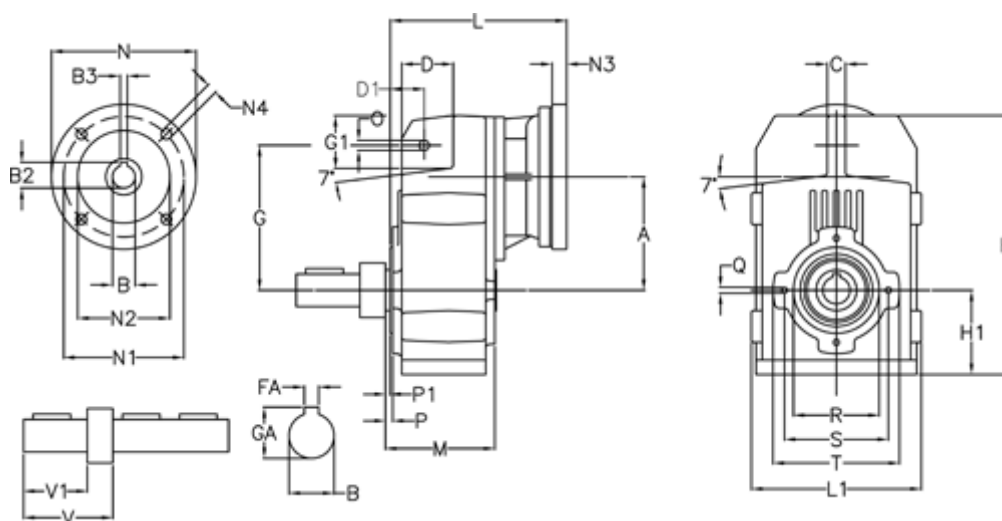

Article number: 29560104871225
 Description: Shaft mounted gear
 A102R-48,7-P71B5

Measures

A = 112.50	FA = 8	M = 100.5	Q = M8x12
B = 25	G = 140	N = 160	R = 80
B1 = 14	G1 = 51.0	N1 = 130	S = 100
B2 = 16.3	GA = 28.0	N2 = 110	T = 120
B3 = 5	H = 251.0	N4 = M8x16	V = 76.5
C = 20	H1 = 84.0	O = 11	V1 = 45
D = 47.5	L = 185.5	P = 4.5	
D1 = 35.0	L1 = 170	P1 = 3.0	